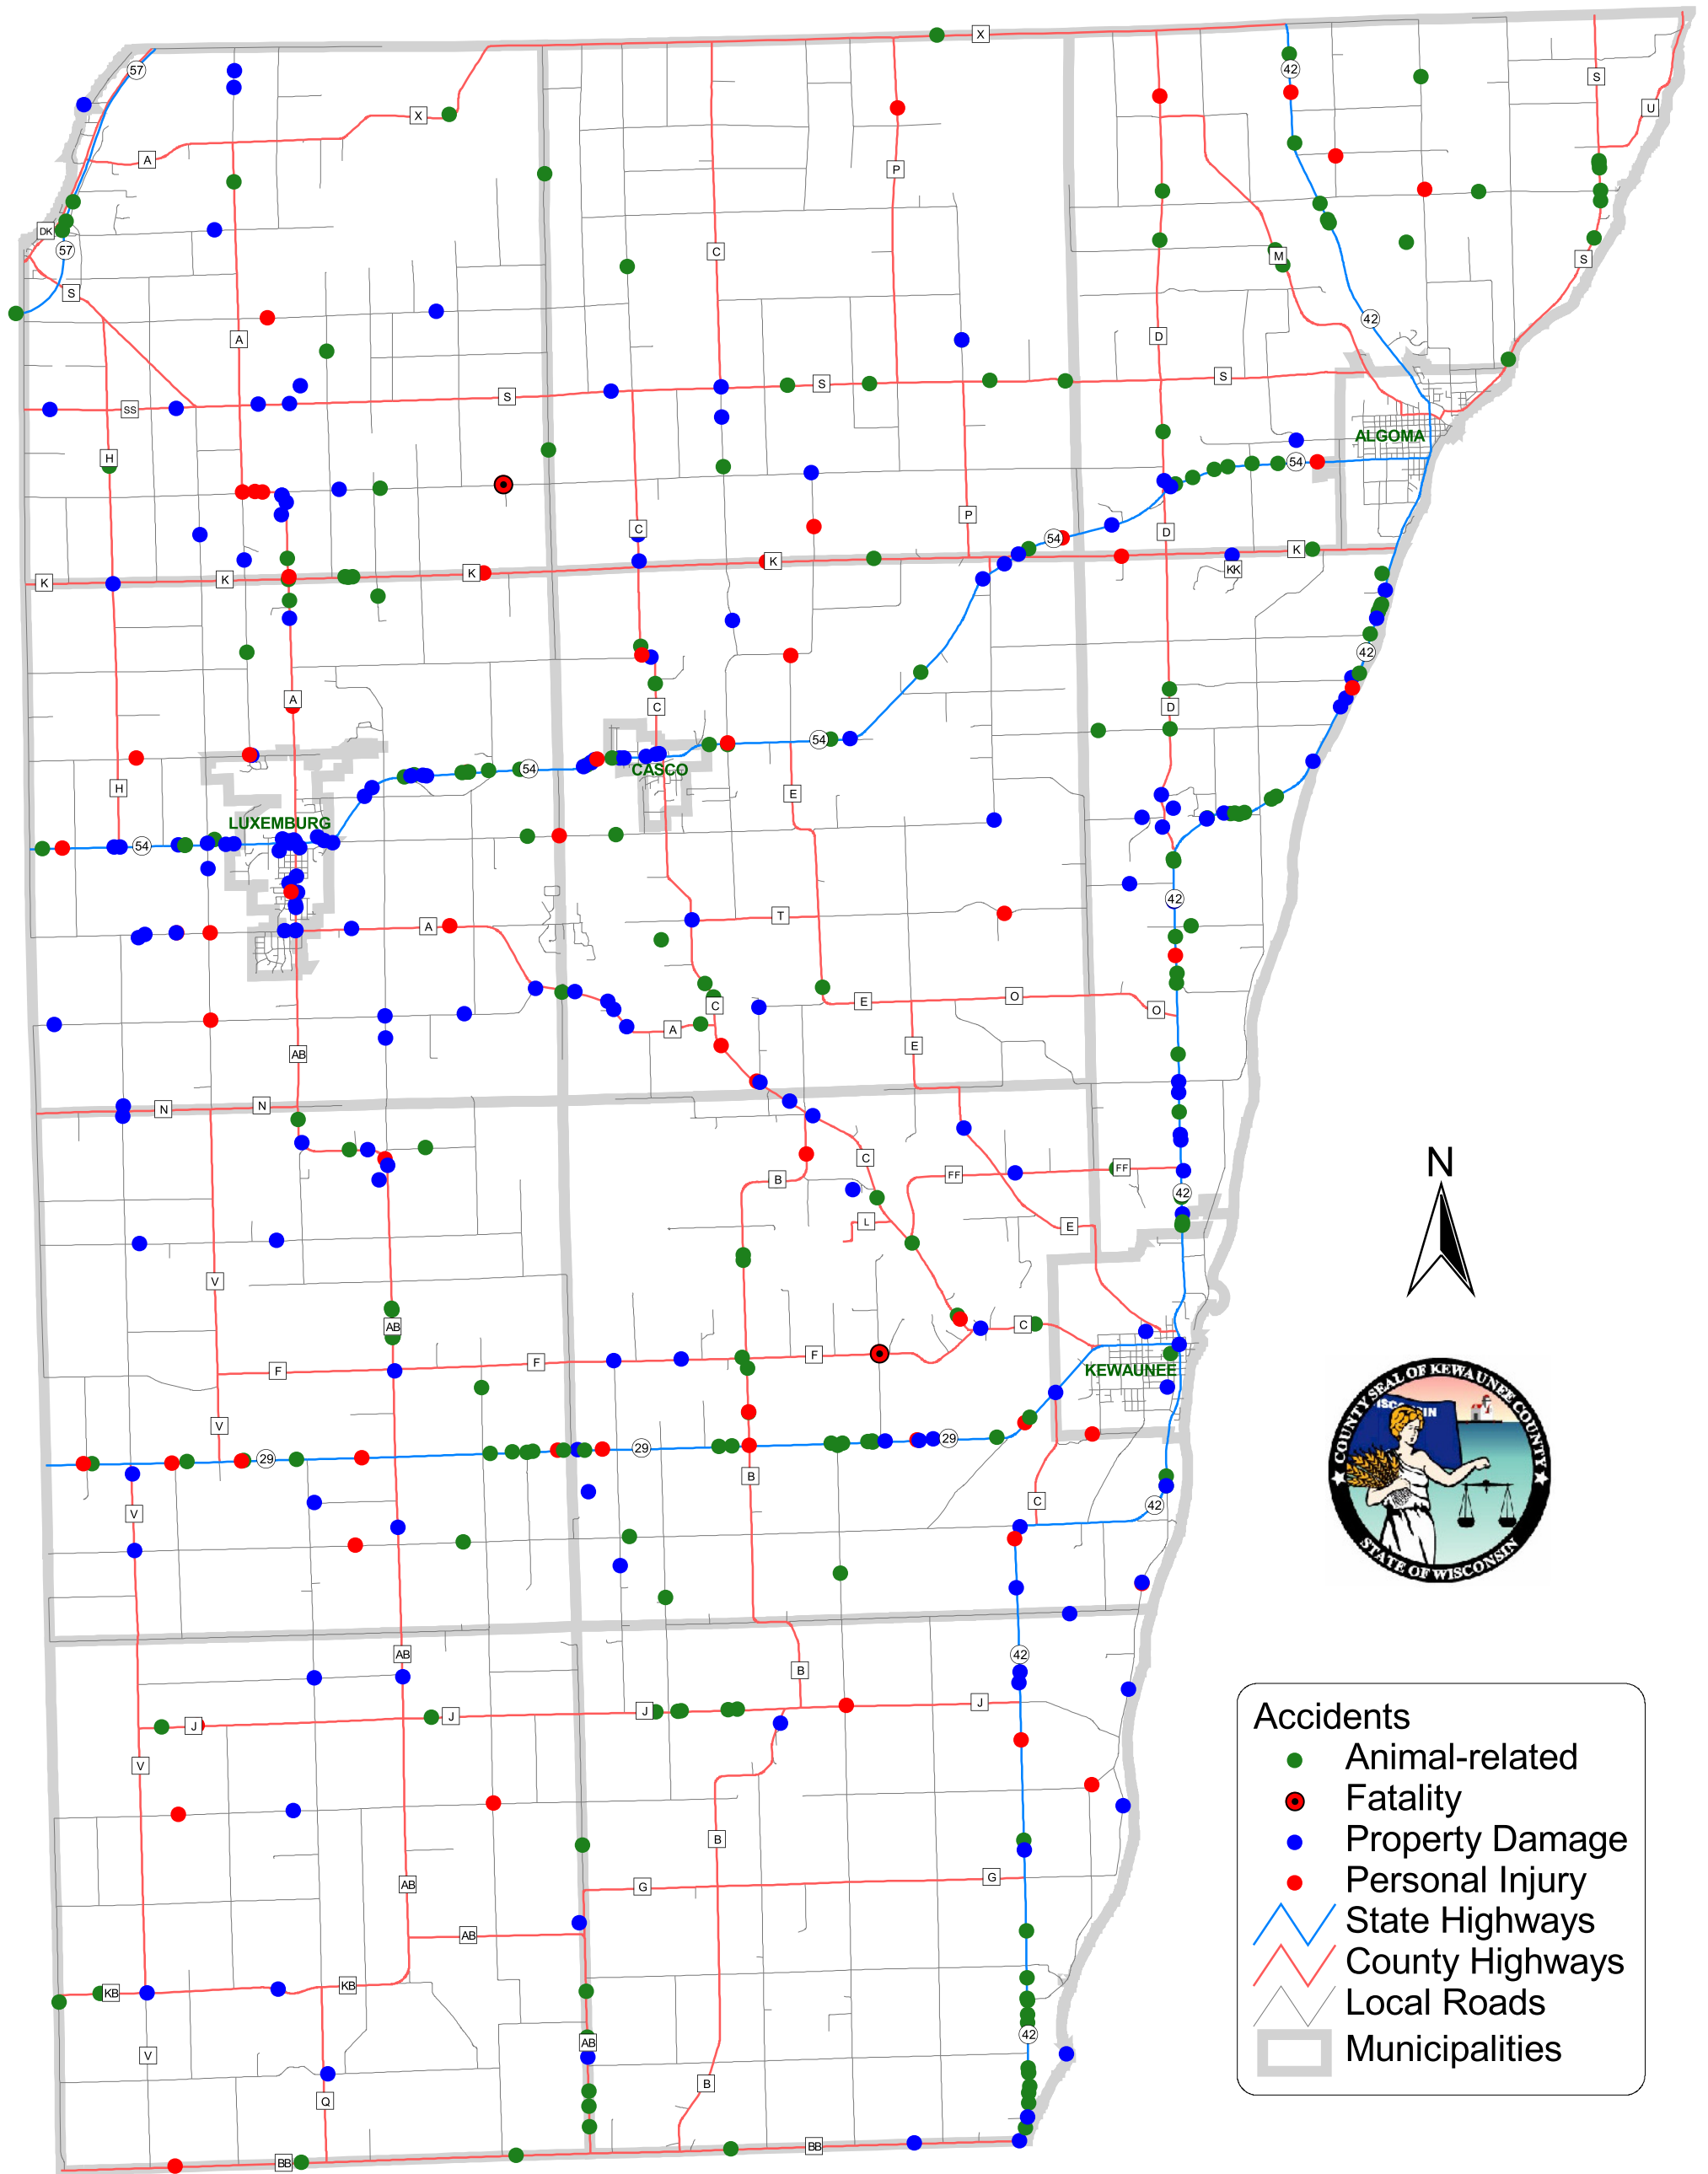

Kewaunee County Sheriff's Department GIS Accident Mapping

2009 Accidents

Accidents

- Animal-related
- Fatality
- Property Damage
- Personal Injury
- ▬ State Highways
- ▬ County Highways
- ▬ Local Roads
- ▭ Municipalities