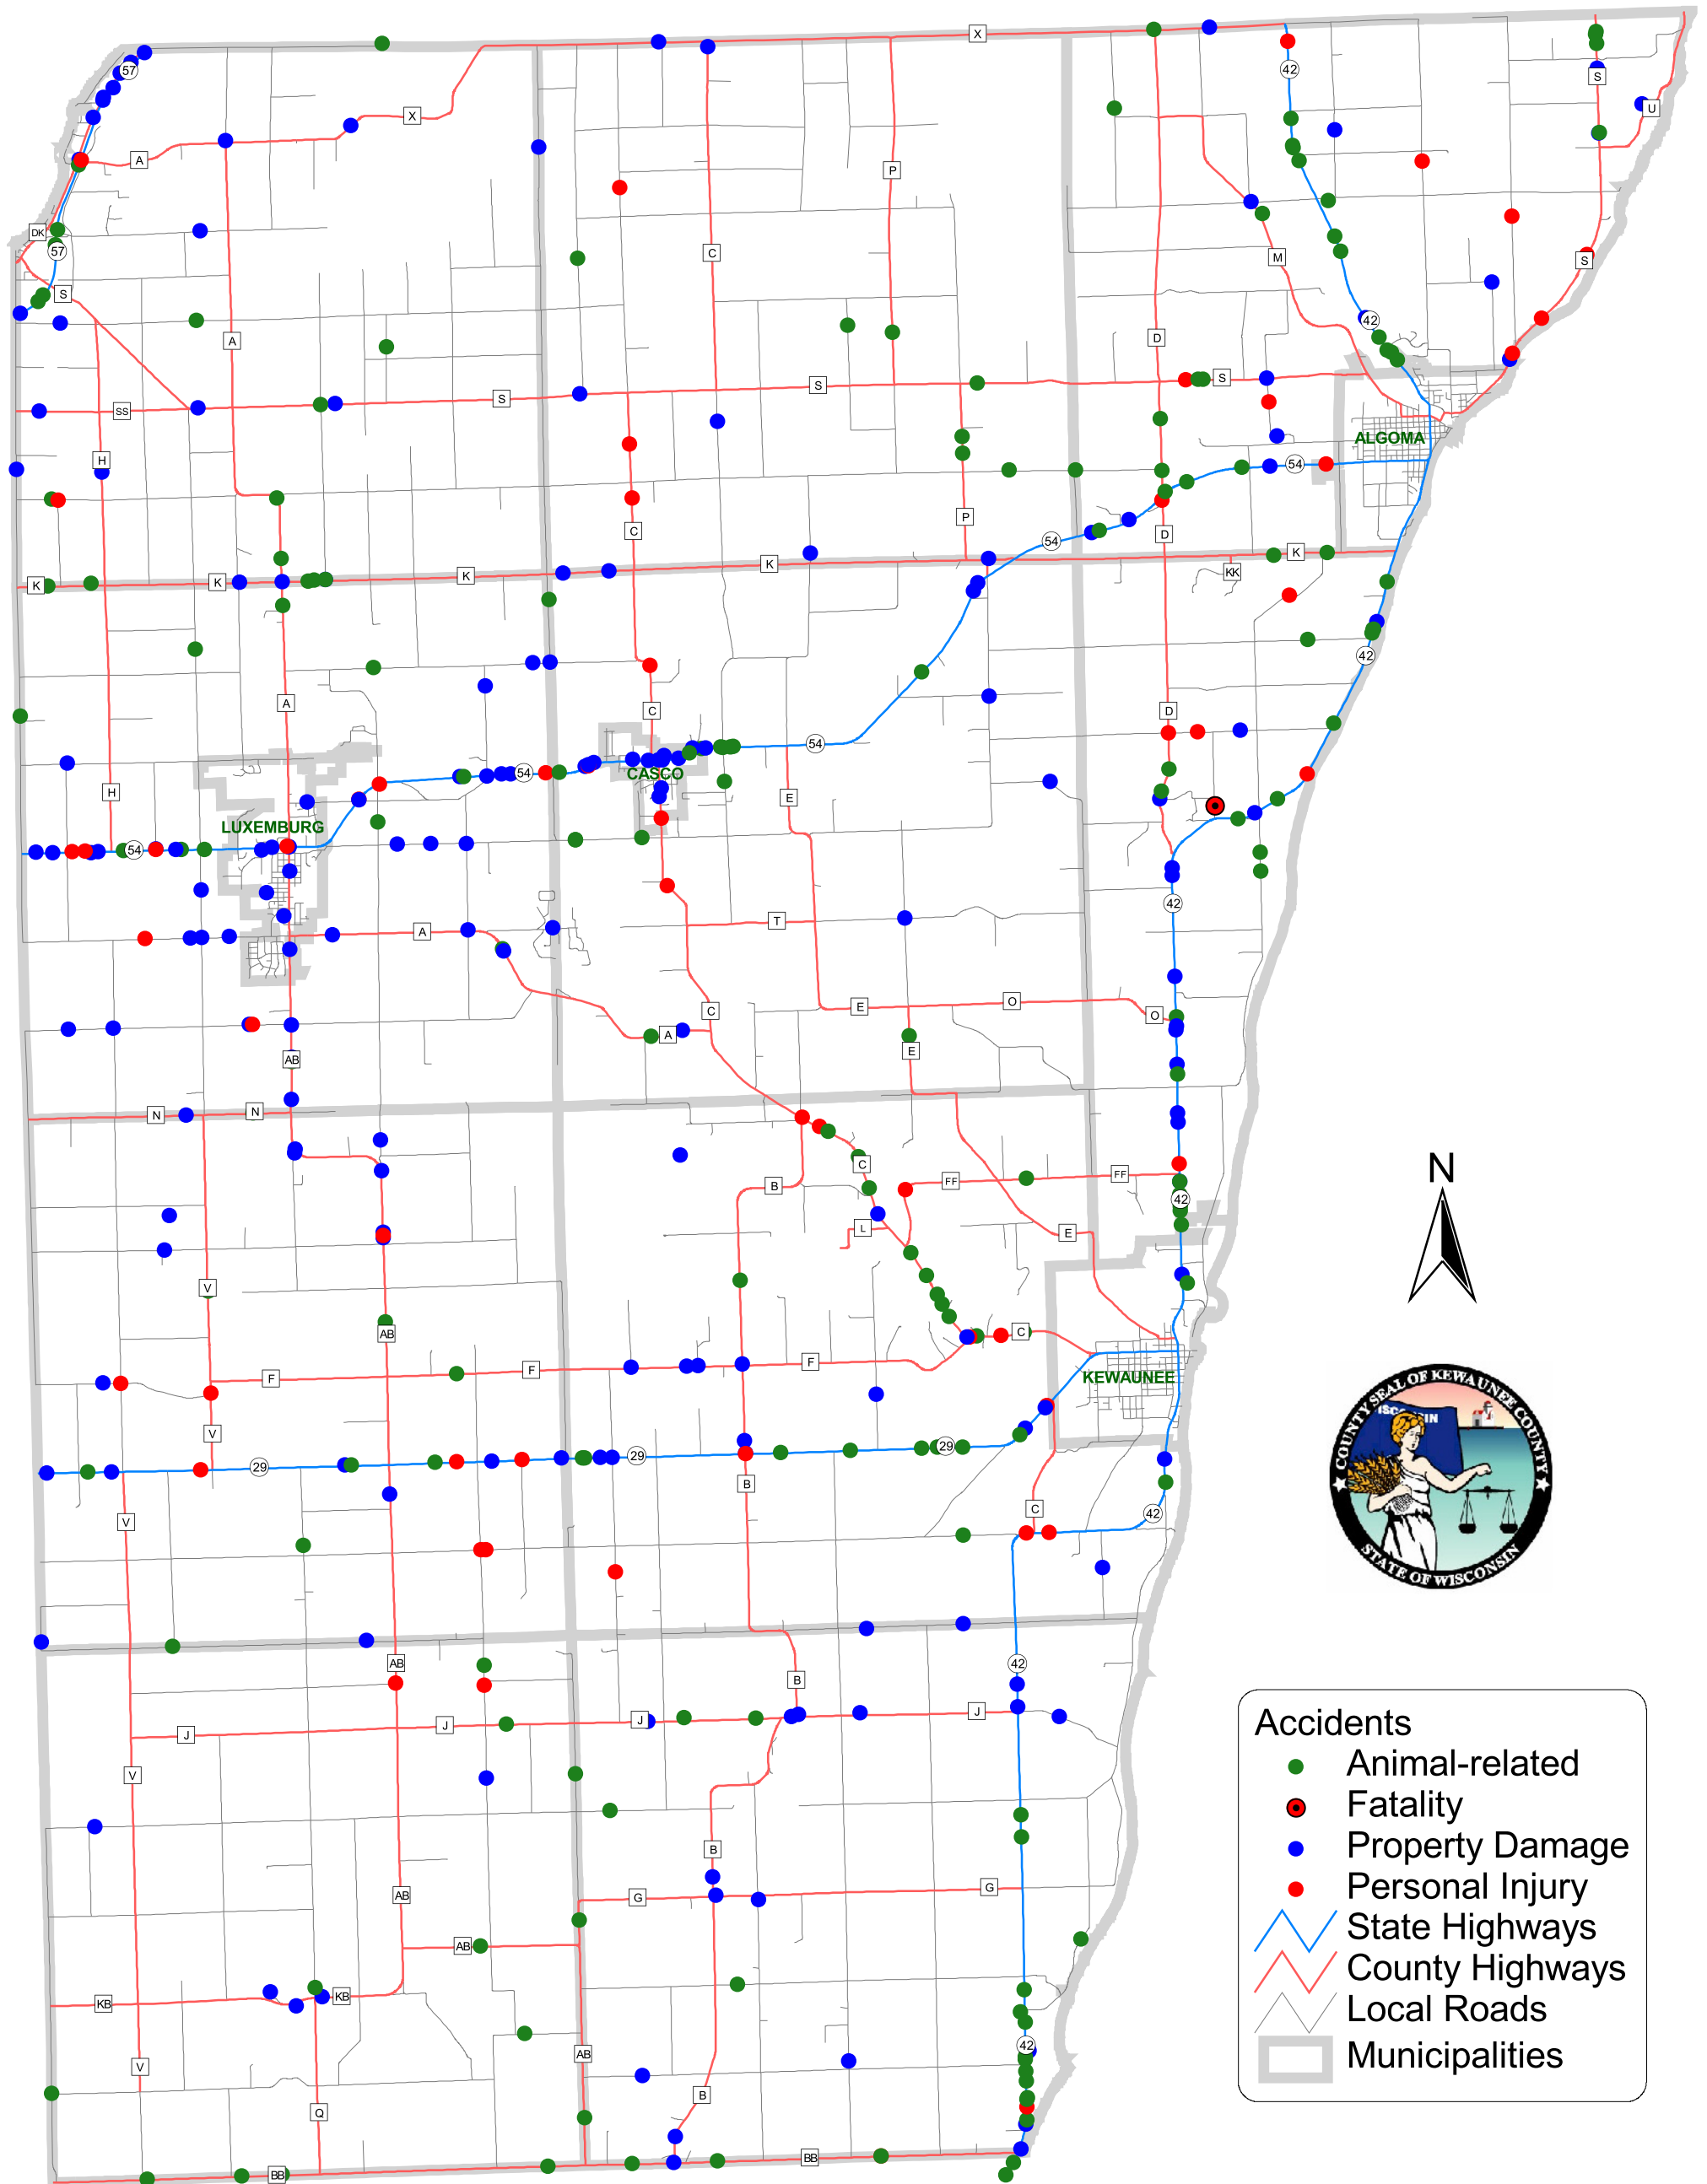

# Kewaunee County Sheriff's Department GIS Accident Mapping

2008 Accidents

0 1 2 3 4 5 Miles